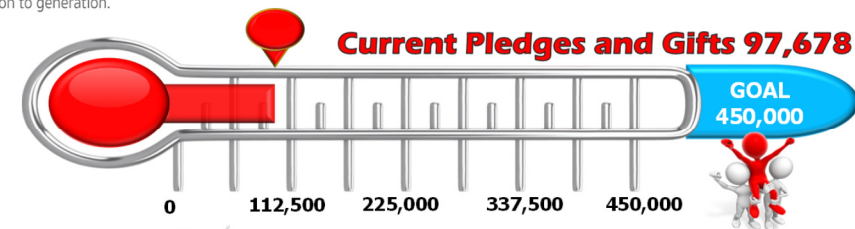

As Your Gifts Are Important and Appreciated - So Is Your Pledge As They Are Used For Planning And Budgeting Purposes. If You Have Not Turned In Your Pledge Please Consider Turning It In At Our Next Service.