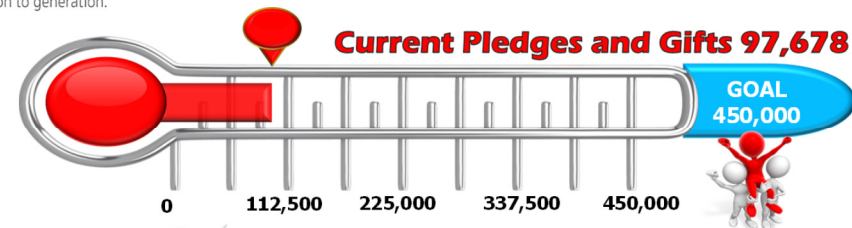

As Your Gifts Are Important and Appreciated - So Is Your Pledge As They Are Used For Planning And Budgeting Purposes. If You Have Not Turned In Your Pledge Please Consider Turning It In At Our Next Service.